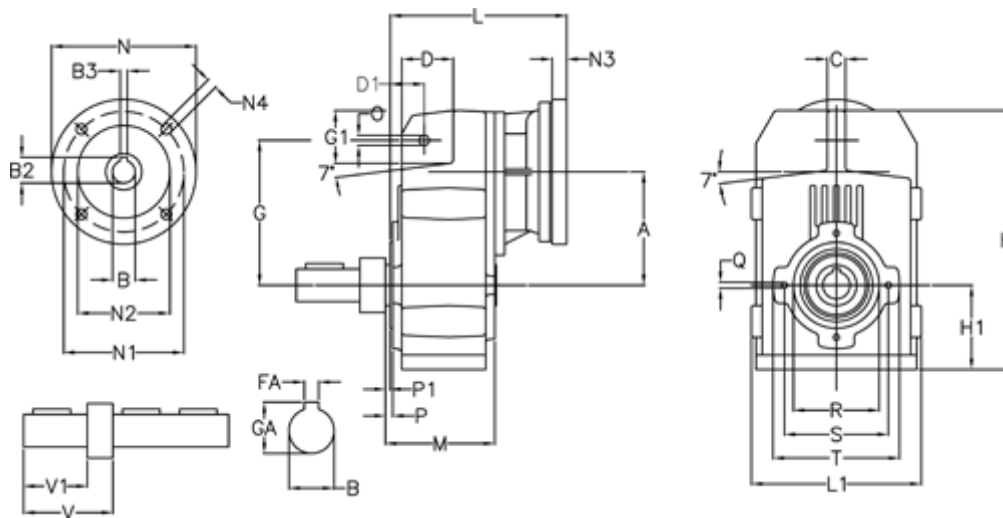

Article number: 29560406651245

Description: Shaft mounted gear
A413R-66,5-P112B5

Measures

A = 175.75	FA = 12	M = 144.0	Q = M12x19
B = 40	G = 218	N = 250	R = 130
B1 = 28	G1 = 97.5	N1 = 215	S = 165
B2 = 31.3	GA = 43.0	N2 = 180	T = 200
B3 = 8	H = 389.0	N4 = M12x16	V = 112.5
C = 16	H1 = 116.0	O = 14	V1 = 80
D = 79.0	L = 275.5	P = 7.5	
D1 = 56.5	L1 = 242	P1 = 3.5	